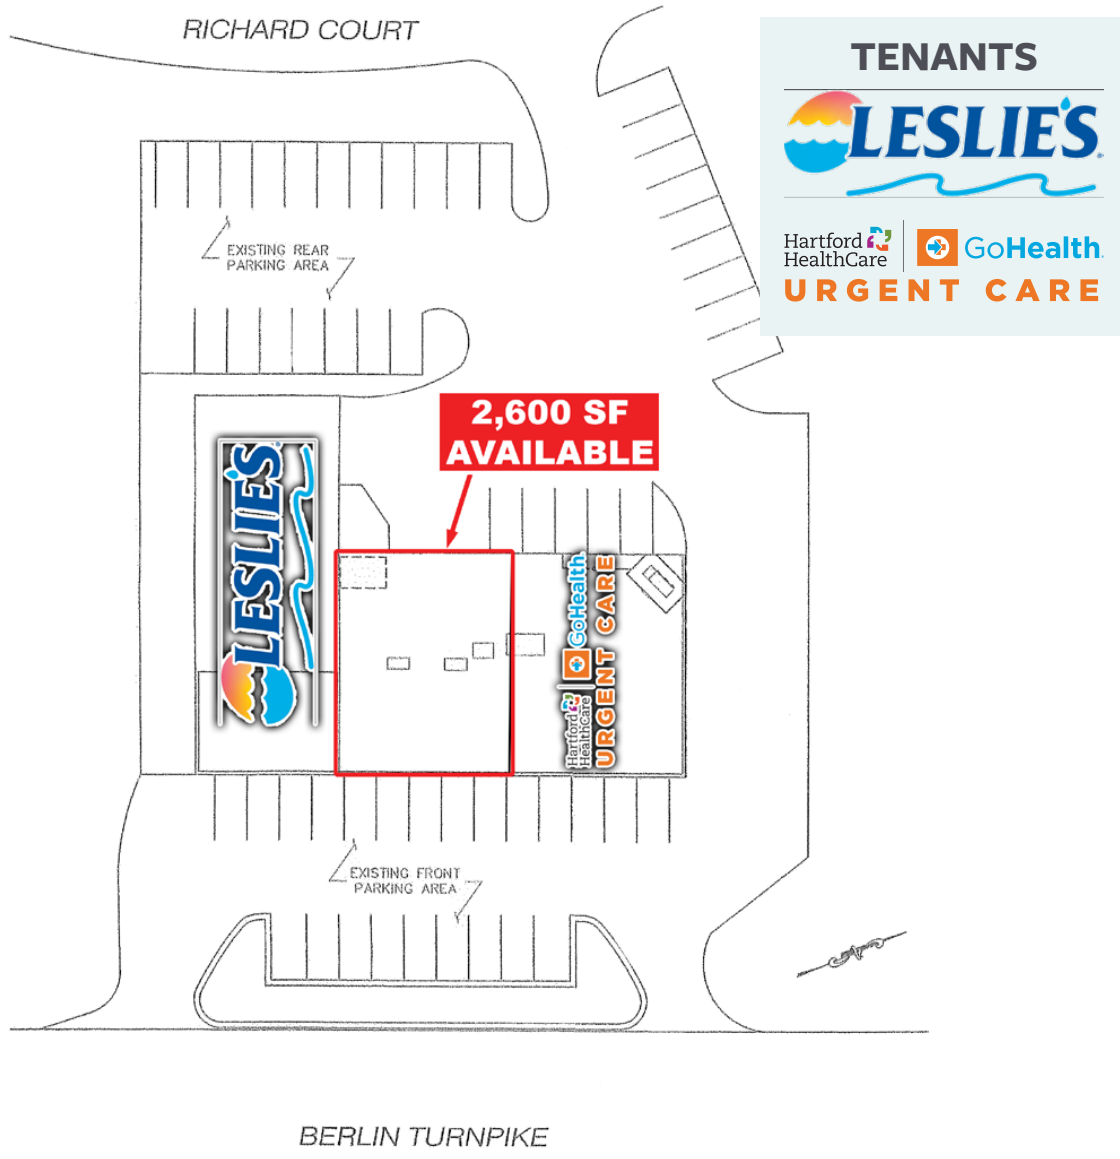

3219 Berlin Turnpike (Gehring Plaza)

NEWINGTON, CONNECTICUT

For Lease

LESLIE'S POOL SUPPLIES

Hartford HealthCare | GoHealth
URGENT CARE

FOR LEASE
860-305-7401

2,600 SF
AVAILABLE

SULLIVAN HAYES
N O R T H E A S T

Location	3219-3221 Berlin Turnpike			
Available Space	2,600 SF (45' x 58')			
Price	Call for details			
Area Retail	Target, Stop & Shop, Lowes, Burlington Coat Factory, CVS, McDonalds, Dunkin Donuts, Wendy's, Burger King, IHop, Staples, JoAnn, Big Lots, Price Chopper, Picture Show			
Traffic Counts	36,800 VPD on Rt-15			
Demographics	1 mile	2 miles	3 miles	5 miles
Population	6,353	25,941	66,649	191,701
Households	2,694	10,305	26,596	77,155
Avg. HH Income	\$110,781	\$105,563	\$91,567	\$93,160
Daytime Pop.	7,308	15,750	34,367	93,617

JOANN'S PLAZA

BIG LOTS! JOANN .. T-Mobile .. PartyCity .. SUBWAY .. FRIDAYS .. GNC .. SMOOTHIE KING .. CHUCK E. CHEESE'S .. DOLLAR TREE

MEADOW COMMONS (COMING SOON)

SHAKE SHACK .. Sally's A PIZZA .. PJ's COFFEE .. crumbl cookies .. NATIONAL GROCERY STORE .. TARGET

OUTBACK STEAKHOUSE

LOWE'S

PLAZA AZTECA RESTAURANTE MEXICANA

Chick-fil-e

IHop RESTAURANT

PC RICHARD & SON

BRICKYARD PLAZA

THE HOME DEPOT .. Michael's .. KOHL'S .. PETSMART