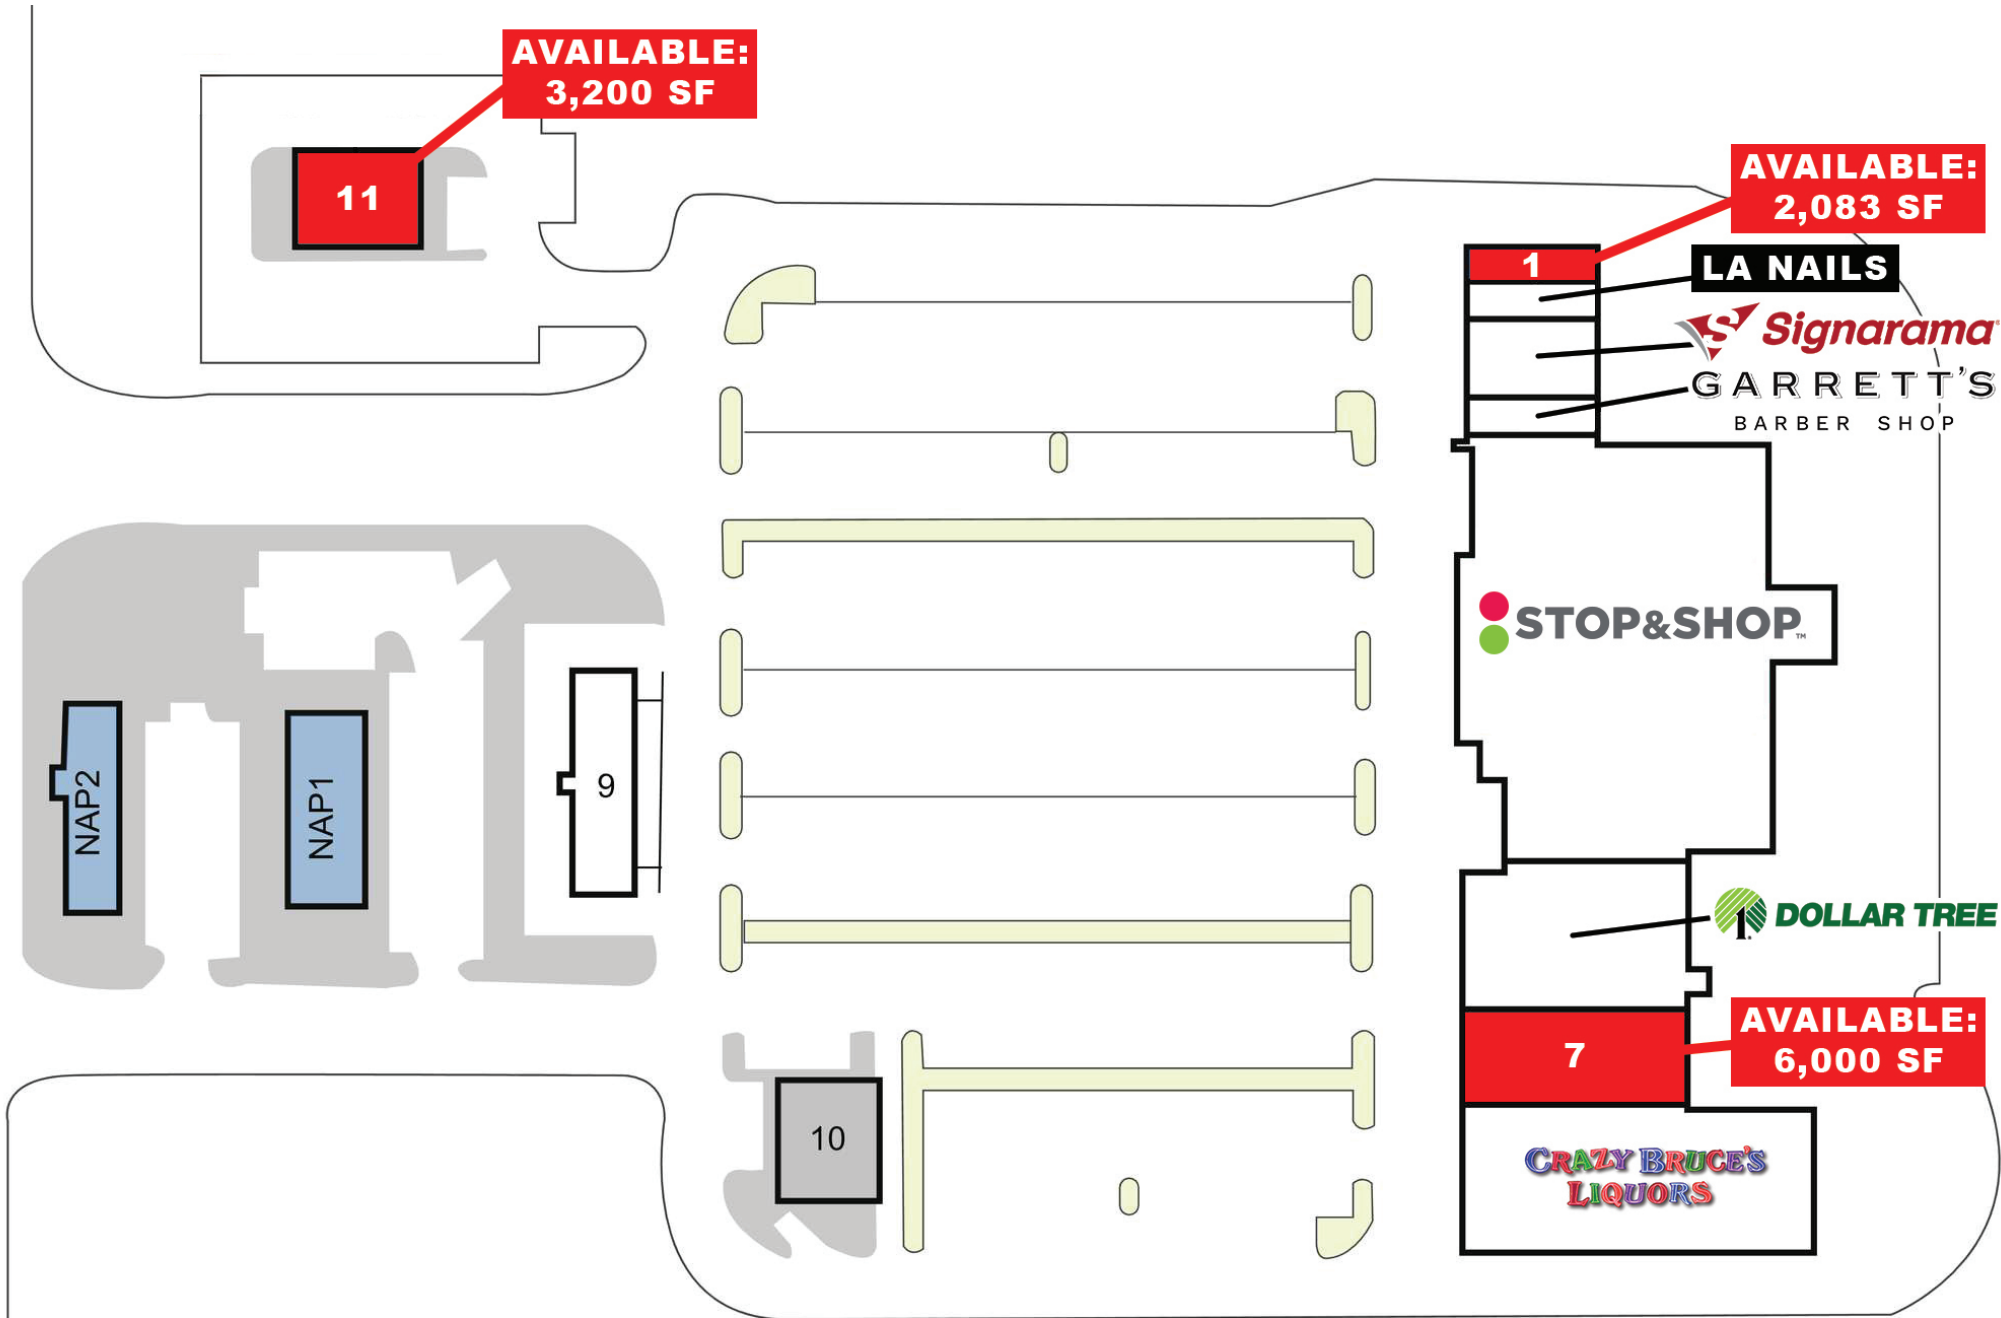

# Elmwood Plaza

WEST HARTFORD, CONNECTICUT

▼ For Lease

- Elmwood Plaza is located in the densely populated Elmwood neighborhood of West Hartford. The center is anchored by Stop & Shop, Dollar Tree, and Crazy Bruce's Liquors.
- Elmwood Plaza benefits from being located on the West Hartford/ Newington town line, serving two densely populated neighborhoods
- Elmwood Plaza has a 6,000 SF former restaurant space available in great condition.

**TENANTS**

- STOP&SHOP.**
- Signarama**
- GARRETT'S**  
BARBER SHOP
- DOLLAR TREE**
- CRAZY BRUCE'S**  
LIQUORS

<b>Location</b>	176 Newington Rd, West Hartford, CT			
<b>Size</b>	(1) 2,083 SF; (7) 6,000 SF; (11) 3,200 SF			
<b>Co-Tenants</b>	Stop & Shop, Crazy Bruce's Liquor, Dollar Tree, LA Nails, Code Ninjas			
<b>Traffic Counts</b>	20,947 VPD on New Britain Ave			
<b>Demographics</b>	<b>1 mile</b>	<b>3 miles</b>	<b>5 miles</b>	<b>7 miles</b>
<b>Population</b>	9,884	118,511	286,638	408,022
<b>Households</b>	4,004	45,945	112,413	160,030
<b>Avg. HH Income</b>	\$68,759	\$70,195	\$71,055	\$72,563
<b>Daytime Pop.</b>	12,584	98,866	298,339	432,261

Newington Road

**ELMWOOD PLAZA**

- STOP & SHOP
- Signarama
- GARRETT'S BARBER SHOP
- DOLLAR TREE LA NAILS
- CRAZY BOUYS LIQUORS

**SITE**

18,821 VPD

20,947 VPD