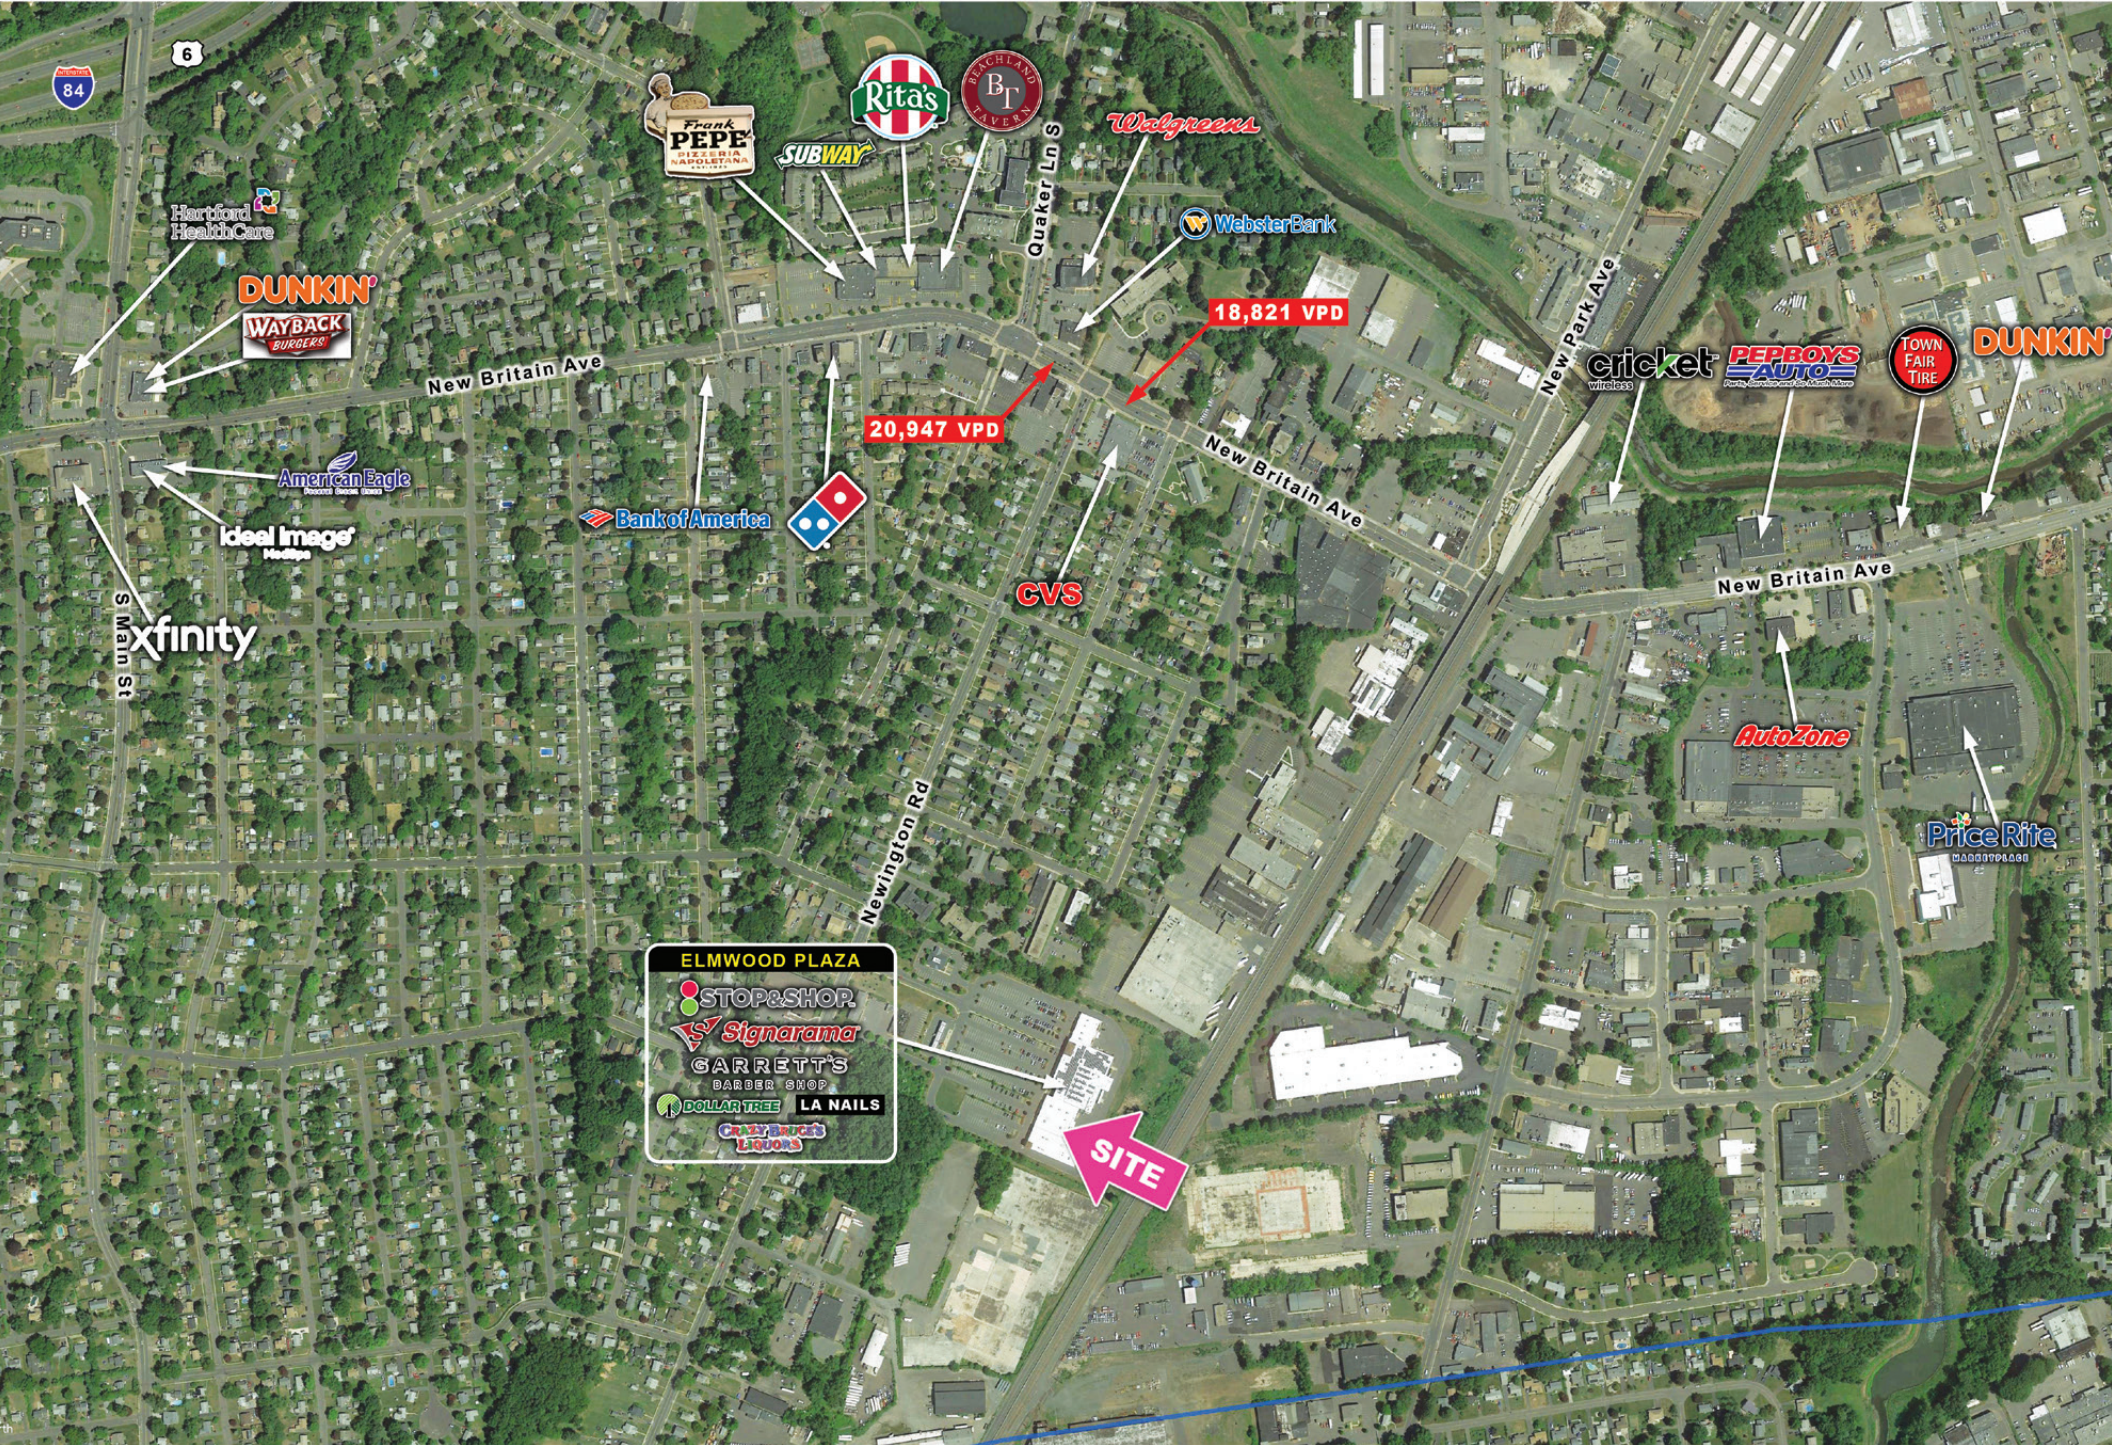

# Elmwood Plaza

WEST HARTFORD, CONNECTICUT

▼ For Lease

- Elmwood Plaza is located in the densely populated Elmwood neighborhood of West Hartford. The center is anchored by Stop & Shop, Dollar Tree, and Crazy Bruce's Liquors.
- Elmwood Plaza benefits from being located on the West Hartford/ Newington town line, serving two densely populated neighborhoods
- Elmwood Plaza has a 6,000 SF former restaurant space available in great condition.

**TENANTS**

- STOP&SHOP.**
- Signarama**
- GARRETT'S**  
BARBER SHOP
- DOLLAR TREE**
- CRAZY BRUCE'S**  
LIQUORS

<b>Location</b>	176 Newington Rd, West Hartford, CT			
<b>Size</b>	(1) 2,083 SF; (7) 6,000 SF; (11) 3,200 SF			
<b>Co-Tenants</b>	Stop & Shop, Crazy Bruce's Liquor, Dollar Tree, LA Nails, Code Ninjas			
<b>Traffic Counts</b>	20,947 VPD on New Britain Ave			
<b>Demographics</b>	<b>1 mile</b>	<b>3 miles</b>	<b>5 miles</b>	<b>7 miles</b>
<b>Population</b>	9,884	118,511	286,638	408,022
<b>Households</b>	4,004	45,945	112,413	160,030
<b>Avg. HH Income</b>	\$68,759	\$70,195	\$71,055	\$72,563
<b>Daytime Pop.</b>	12,584	98,866	298,339	432,261

Newington Road

**ELMWOOD PLAZA**

- STOP & SHOP
- Signarama
- GARRETT'S BARBER SHOP
- DOLLAR TREE LA NAILS
- CRAZY BOUYS LIQUORS

**SITE**

18,821 VPD

20,947 VPD